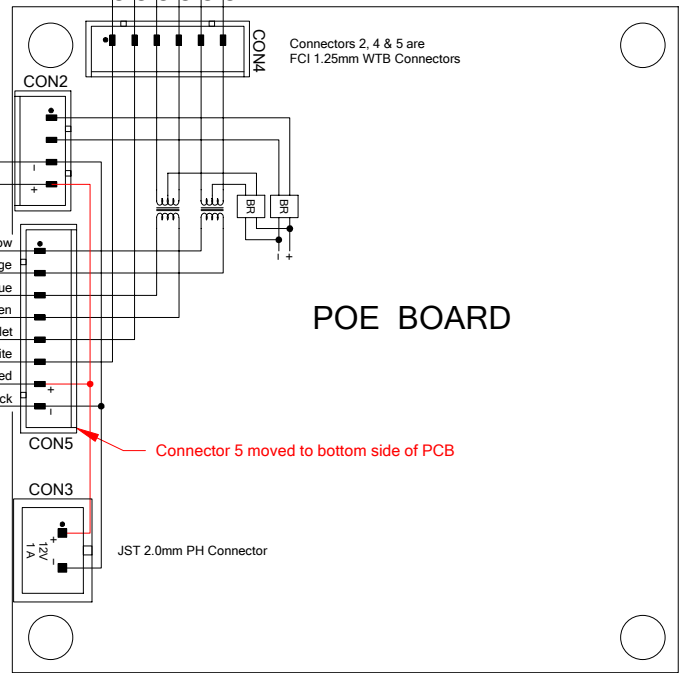

ELP-IP188 IP CAMERA

Aug 8 / 2015

CAMERA BOARD

POE BOARD