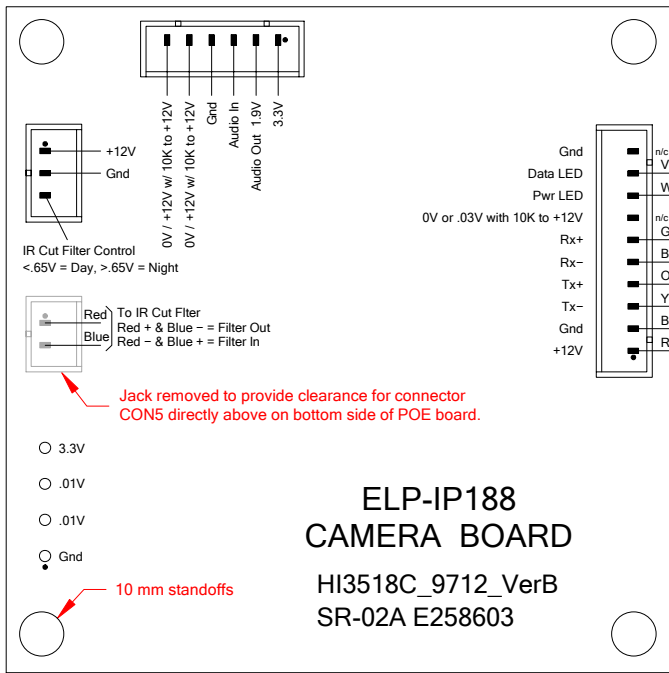

ELP-IP188 IP CAMERA

Aug 8 / 2015

CAMERA BOARD

POE BOARD