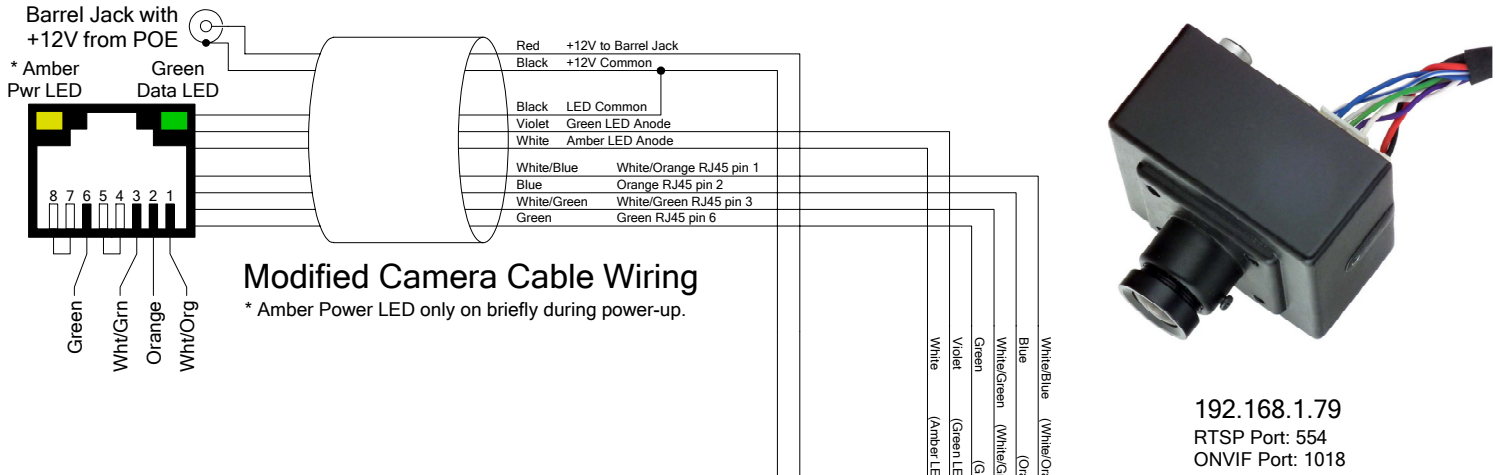

ELP-IP188 IP CAMERA

Aug 8 / 2015

CAMERA BOARD

POE BOARD