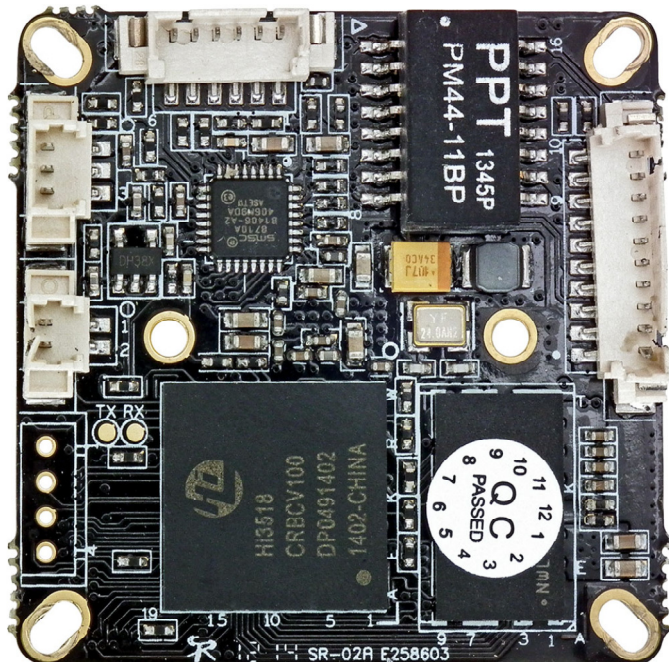

ELP-IP188 IP CAMERA

Aug 8 / 2015

CAMERA BOARD

POE BOARD